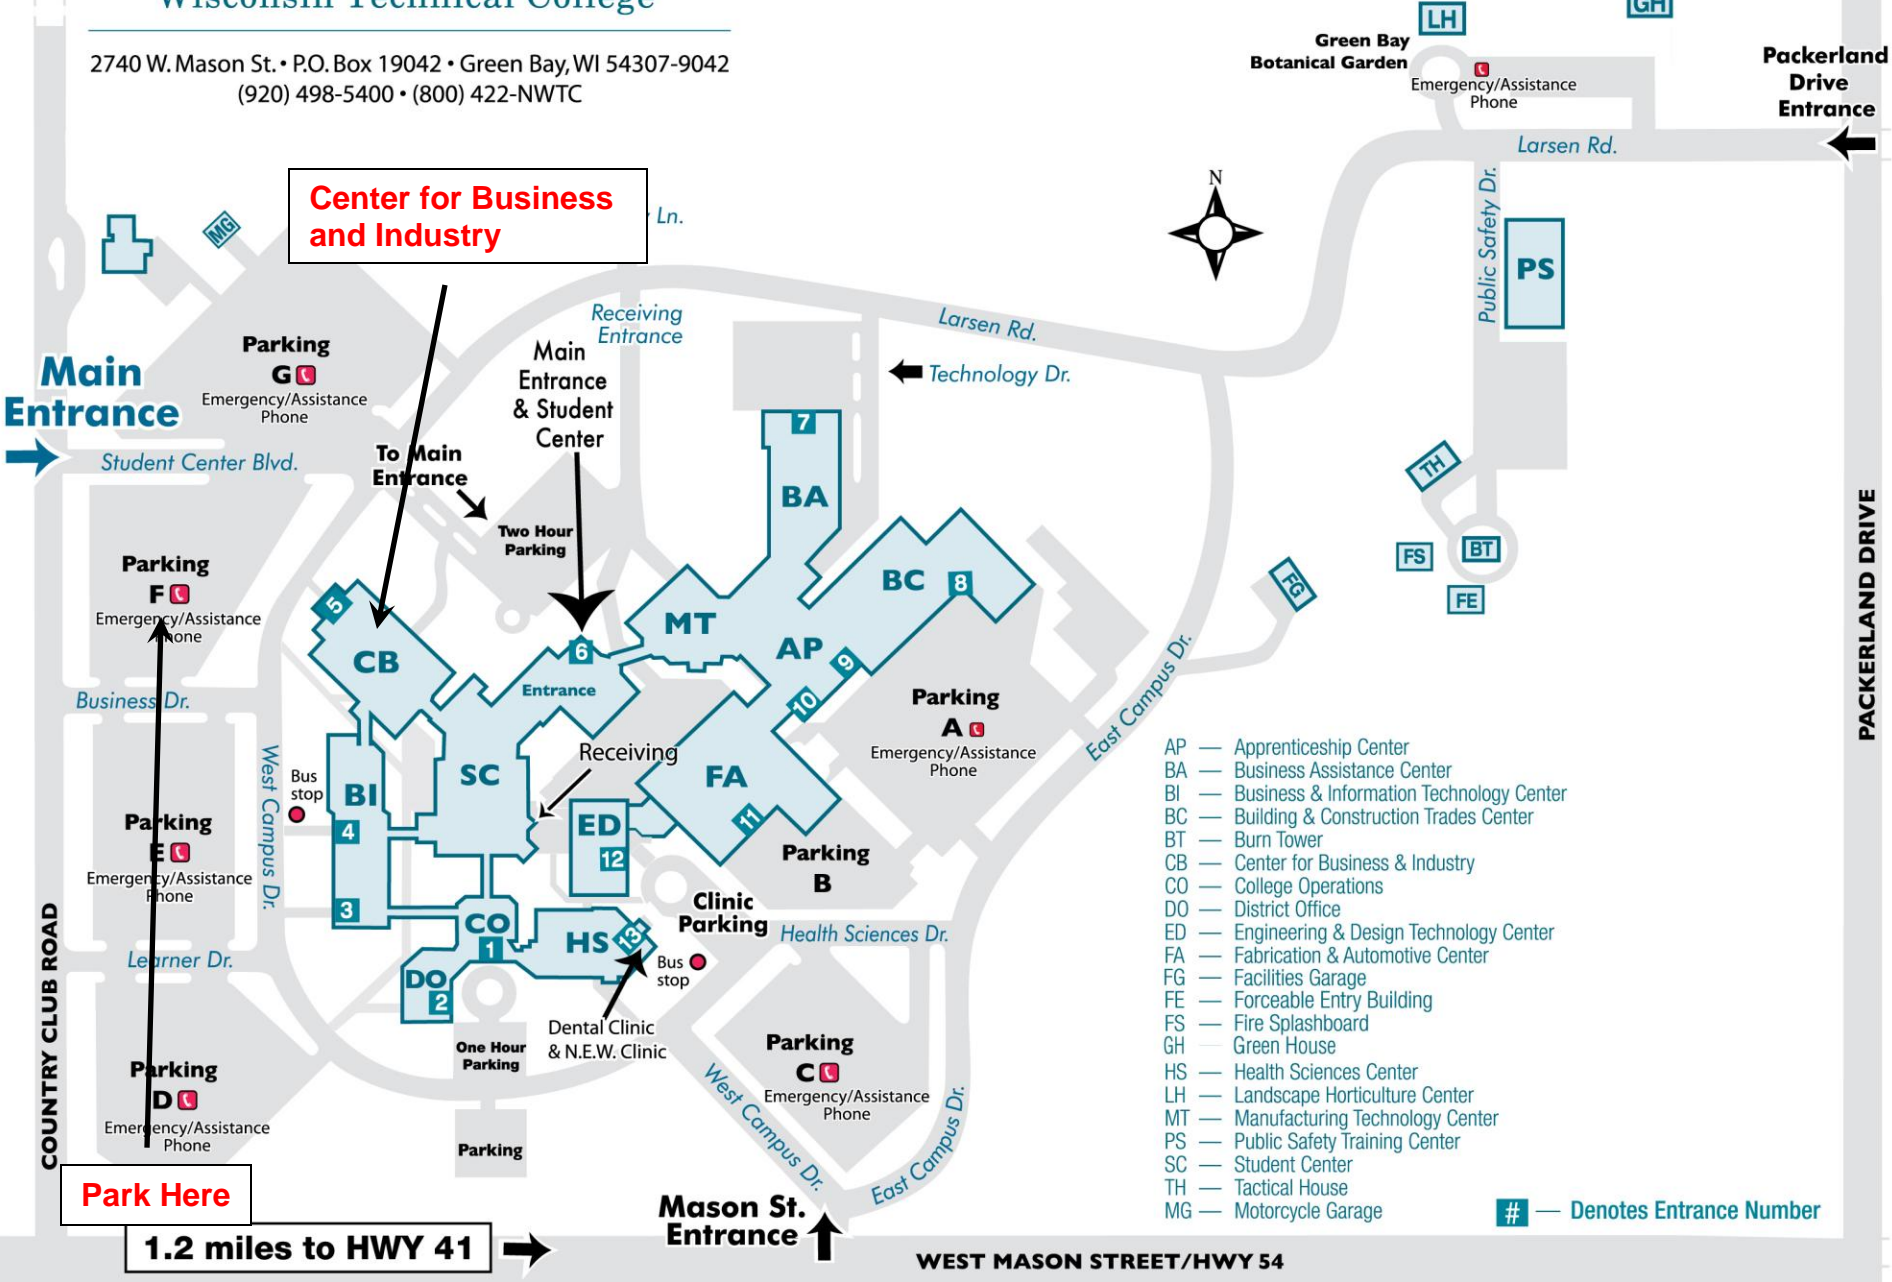

Getting to campus: From Hwy 41, exit Mason Street/Hwy 54 West. Take Mason St. approximately 1 mile. Campus will be on your right.

Northeast Wisconsin Technical College

2740 W. Mason St. • P.O. Box 19042 • Green Bay, WI 54307-9042
 (920) 498-5400 • (800) 422-NWTC

To **HWY 29/Shawano Ave.**

Center for Business and Industry

Main Entrance

Park Here

1.2 miles to HWY 41

Mason St. Entrance

WEST MASON STREET/HWY 54

- AP — Apprenticeship Center
 - BA — Business Assistance Center
 - BI — Business & Information Technology Center
 - BC — Building & Construction Trades Center
 - BT — Burn Tower
 - CB — Center for Business & Industry
 - CO — College Operations
 - DO — District Office
 - ED — Engineering & Design Technology Center
 - FA — Fabrication & Automotive Center
 - FG — Facilities Garage
 - FE — Forceable Entry Building
 - FS — Fire Splashboard
 - GH — Green House
 - HS — Health Sciences Center
 - LH — Landscape Horticulture Center
 - MT — Manufacturing Technology Center
 - PS — Public Safety Training Center
 - SC — Student Center
 - TH — Tactical House
 - MG — Motorcycle Garage
- # — Denotes Entrance Number